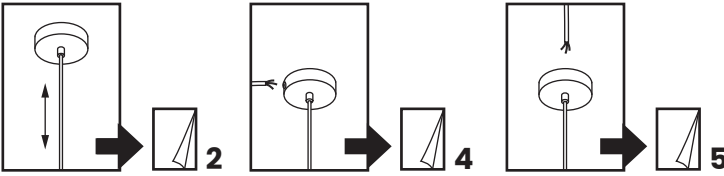

#### DK - SIKKERHEDSFORANSTALTNINGER

Den grønne og gule ledning må kun være forbundet til indgangen markeret med  eller .

Hvis lampens udvendige ledning bliver beskadiget skal der, for at undgå en farlig situation, rettes henvendelse til producenten, service agenten eller anden lignende kvalificeret person for udskiftning af denne.

#### UK - SAFETY PRECAUTIONS

The core with green/yellow insulation must only be connected to a terminal marked with  or .

If the external flexible cable or cord of this luminaire is damaged, it shall be exclusively replaced by the manufacturer or his service agent or a similar qualified person in order to avoid a hazard.